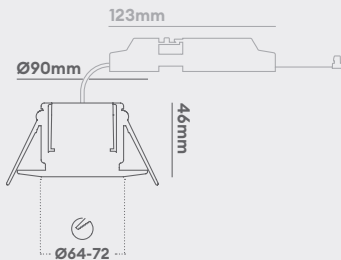

## Residential downlights

**Patented Easy-fit  
connector for first &  
second fix**

**Shallow depth 46mm**

**Insulation coverable**

<b>Guarantee</b>	10 years
<b>Connector</b>	Easy-fit connector
<b>IP rating</b>	IP65 (from below) IP20 (from above)
<b>Bathroom zone</b>	1
<b>Dimmable</b>	Yes (TRIAC mains dimmable)
<b>Tiltable</b>	No
<b>CRI</b>	80 Ra
<b>Input</b>	220-240V 50/60Hz
<b>SELV</b>	Yes
<b>Building regulations</b>	Part B, C, E, P & L
<b>Cut-out size</b>	Ø 64-72mm
<b>Insulation coverable</b>	Rolled and blown insulation
<b>Ceiling joist approved</b>	Solid timber, I-Joist and Metal Web

# H2 Lite fixed

TRIAC Dimmable, fire-rated downlight with integrated bezel & Easy-fit connector

**10** year  
guarantee

Product code	Finish	Wattage	Colour	Beam	lm	lm/W	lx at 1m
DLT388BLK5530	Matt black	4.3W	3000K	55°	460	107	413
DLT388BLK5540	Matt black	4.3W	4000K	55°	490	114	440
DLT388BS5530	Brushed steel	4.3W	3000K	55°	460	107	413
DLT388BS5540	Brushed steel	4.3W	4000K	55°	490	114	440
DLT388MW5530	Matt white	4.3W	3000K	55°	460	107	413
DLT388MW5540	Matt white	4.3W	4000K	55°	490	114	440